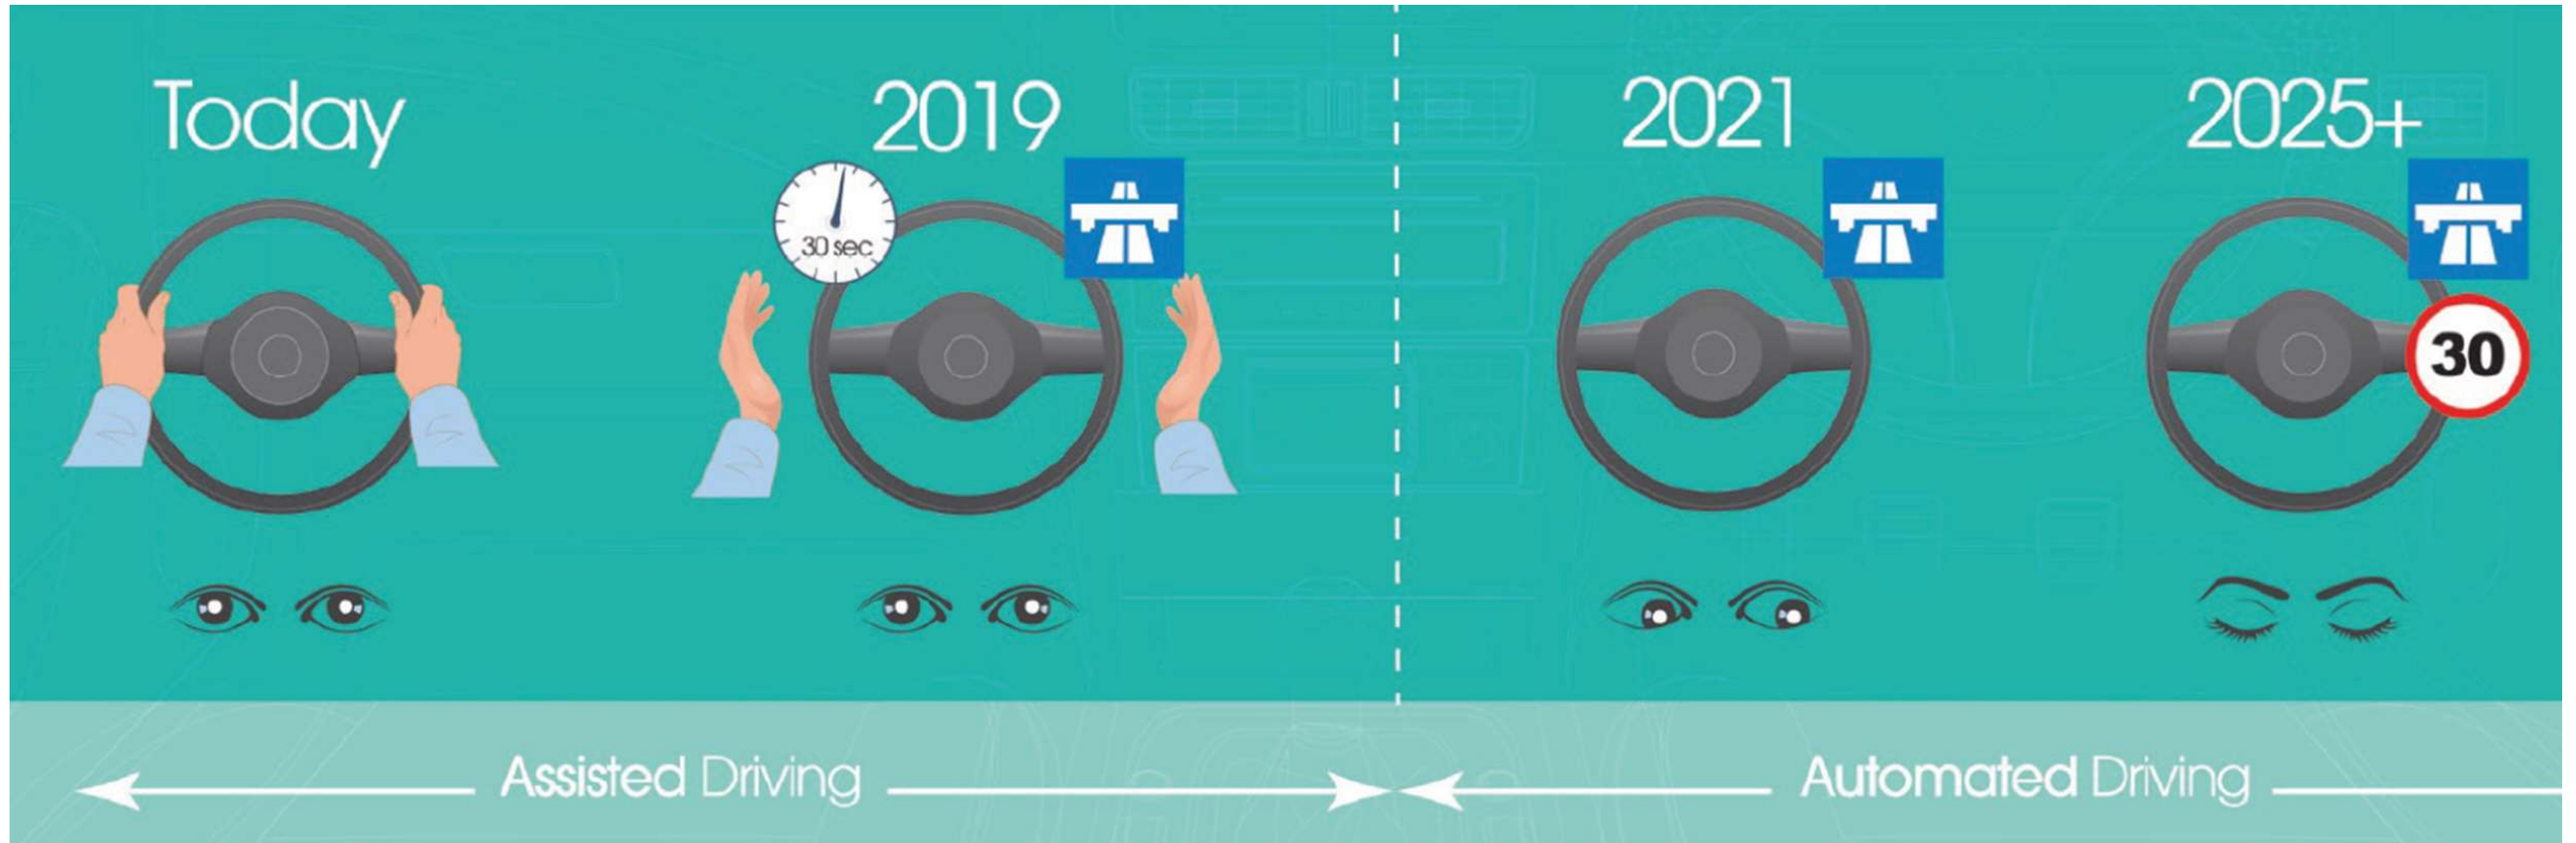

Clarity in an Uncertain World

A model for automated driving

Our journey to automation

The UK Insurer View on Automation – Keep it Simple

What defines an automated vehicle?

Features and performance criteria

Design Domain Definitions

Automation differs depending on the situation

A vehicle should be controlled in a manner that safely navigates the specified design domain and abides by governing rules

Clarity in an Uncertain World

A model for automated driving