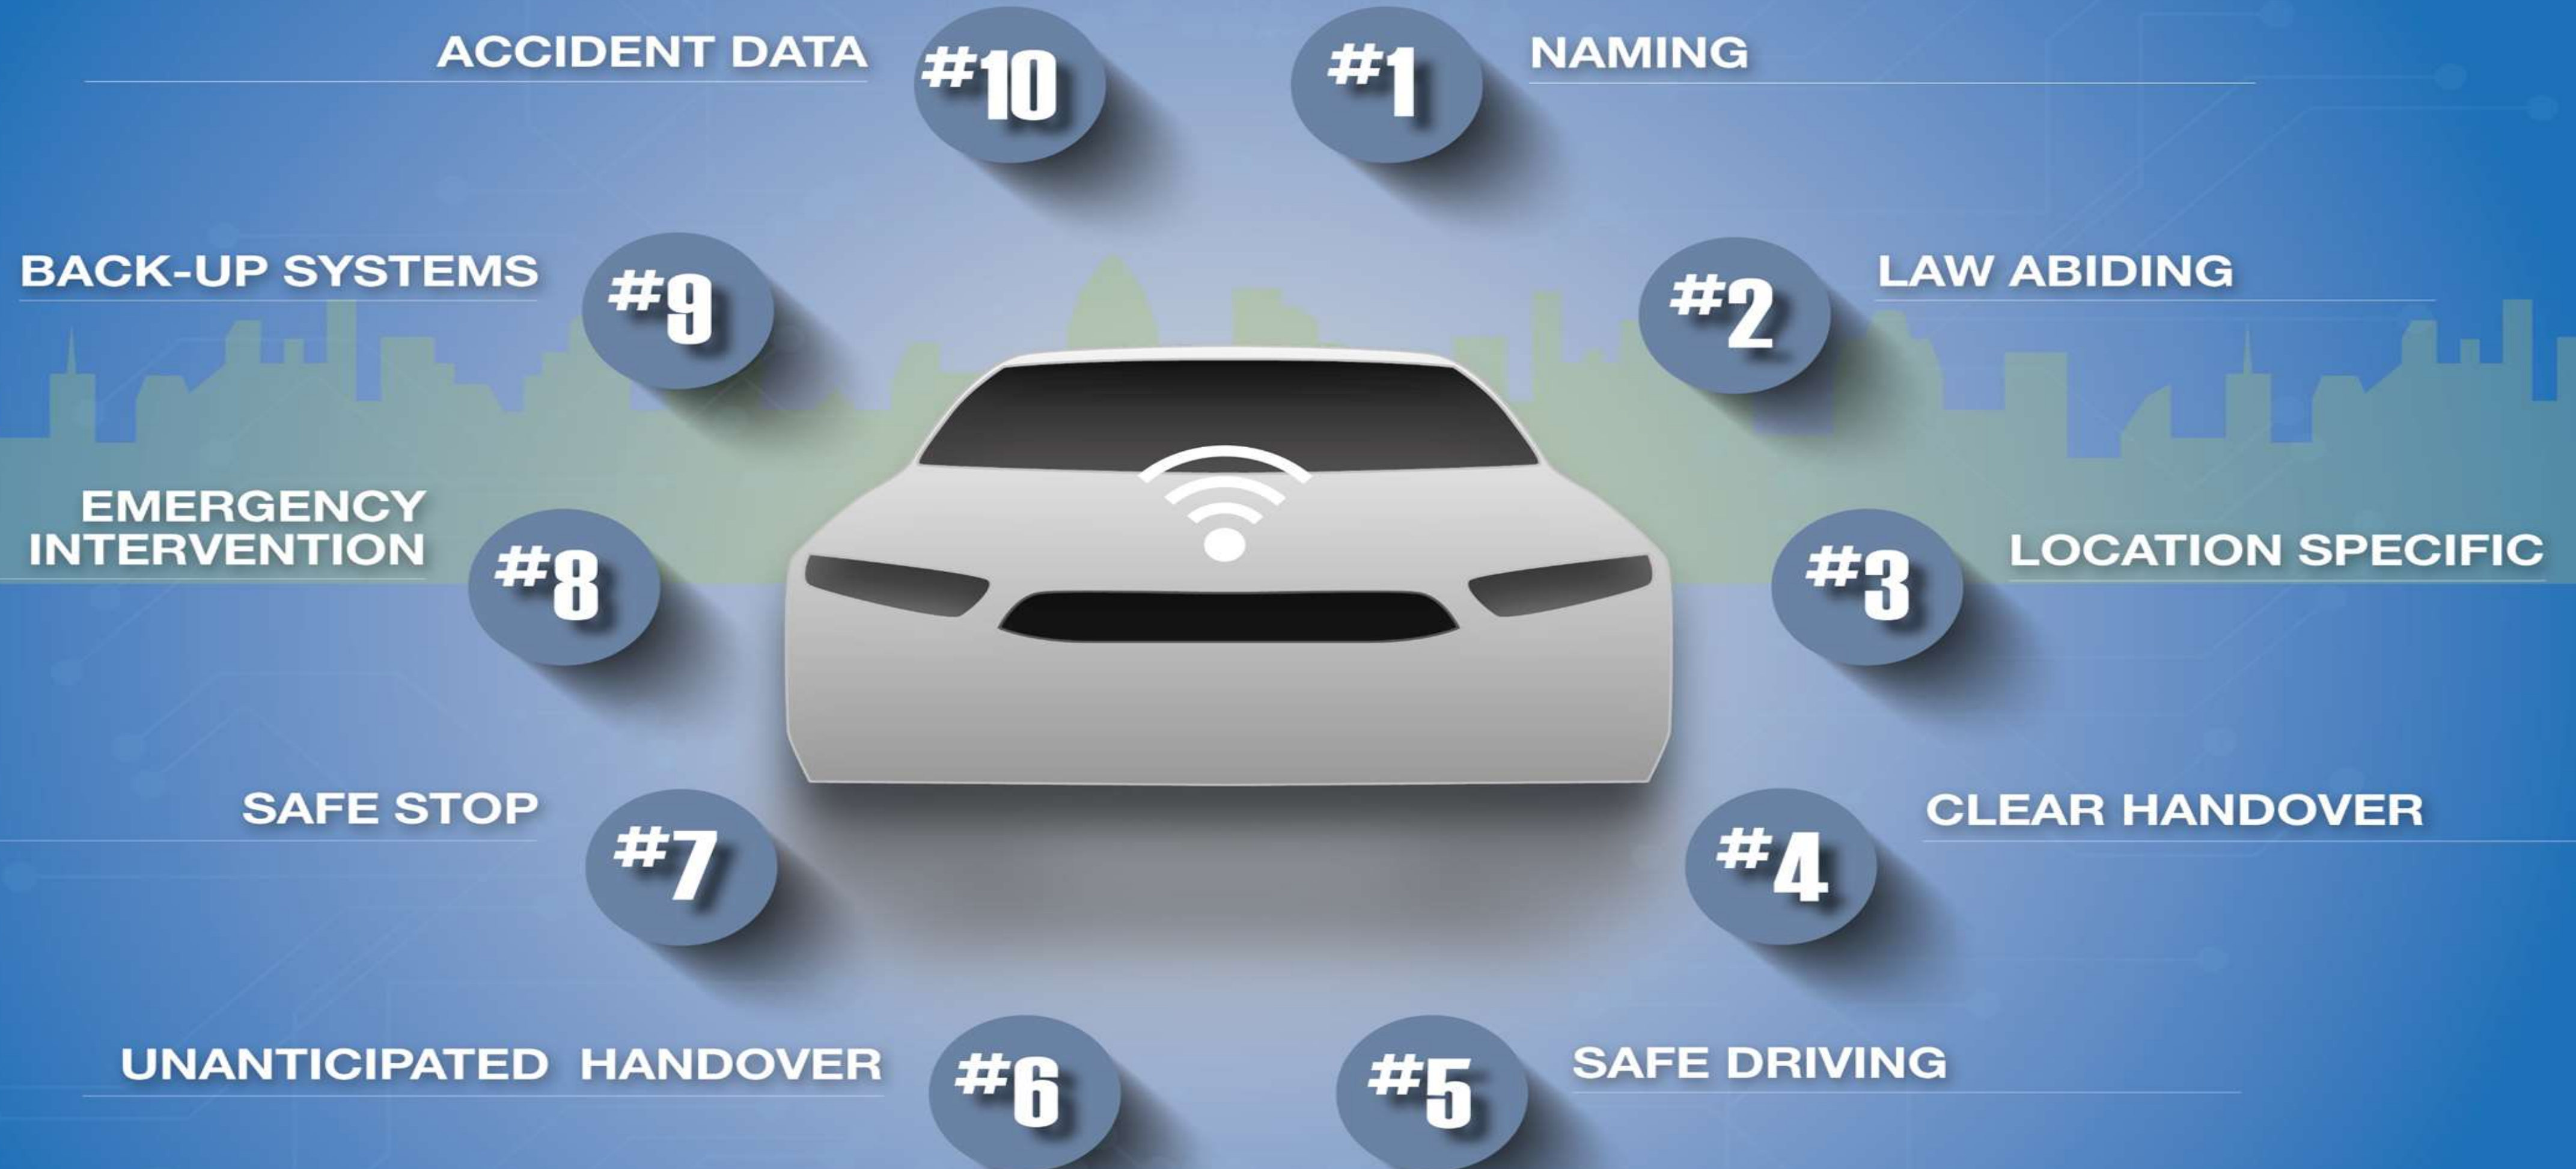

Clarity in an Uncertain World

A model for automated driving

Our journey to automation

The UK Insurer View on Automation – Keep it Simple

What defines an automated vehicle?

Features and performance criteria

Design Domain Definitions

Automation differs depending on the situation

A vehicle should be controlled in a manner that safely navigates the specified design domain and abides by governing rules

Clarity in an Uncertain World

A model for automated driving